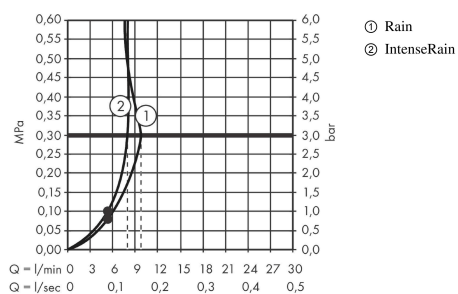

Vernis Blend

Shower holder set Vario EcoSmart with shower hose 160 cm

Surfaces: **Chrome** Article Number: **26278000**

Description

product features

- consists of: hand shower, shower holder, shower hose
- shower head size: 100 mm
- spray type: Rain, IntenseRain
- spray type adjustment by turning spray disc
- maximum flow rate at 3 bar: 9,7 l/min
- minimum flow pressure: 1 bar

Technology

Product image

Scale drawing

Flowchart

The consumption was measured in combination with the appropriate fittings (thermostat/mixer/in-wall valve) to reflect actual application in practice.