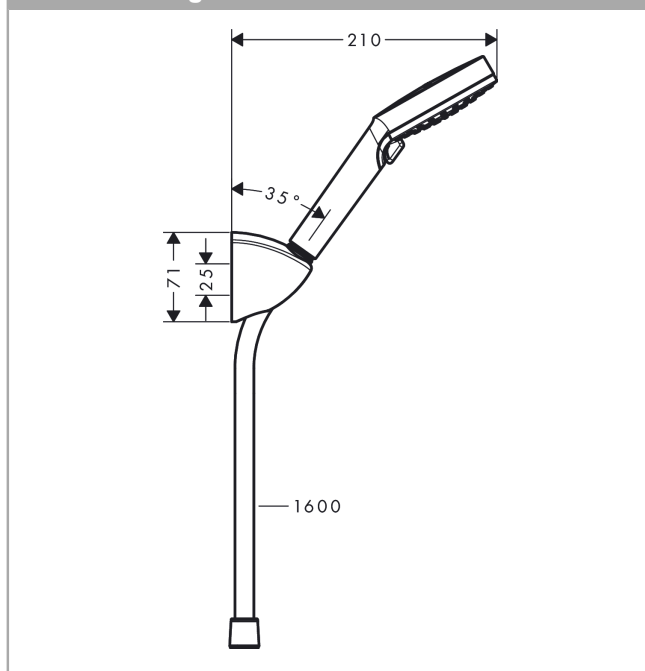

Vernis Blend

Shower holder set Vario EcoSmart with shower hose 160 cm

Surfaces: **Chrome** Article Number: **26278000**

Description

product features

- consists of: hand shower, shower holder, shower hose
- shower head size: 100 mm
- spray type: Rain, IntenseRain
- spray type adjustment by turning spray disc
- maximum flow rate at 3 bar: 9,7 l/min
- minimum flow pressure: 1 bar

Technology

Product image

Scale drawing

Flowchart

The consumption was measured in combination with the appropriate fittings (thermostat/mixer/in-wall valve) to reflect actual application in practice.